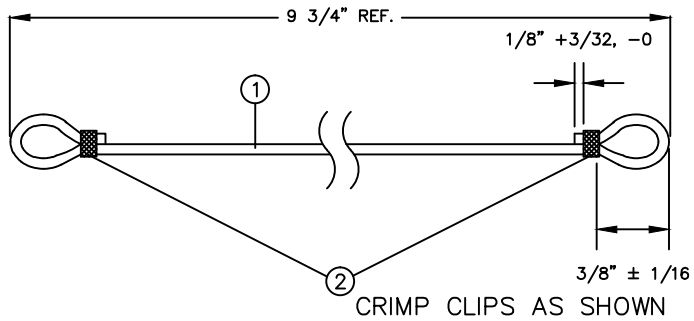

Shock cord diameter = 0.08" (2mm) approximately

ZM-1 lower shock cord, cord length 11"

ZM-1 upper shock cord, cord length 21"

Save your old crimps and you can reuse them

POSITION
METAL CLIP UNDER
RING HERE