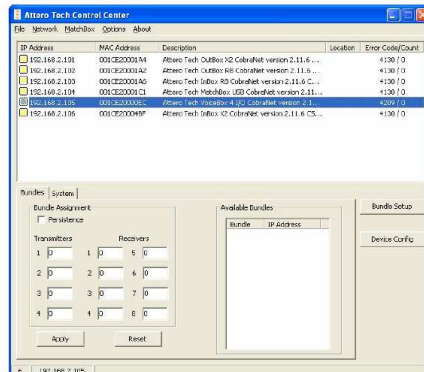

Variable Polar Pattern Control within the Audio Industry's Best Digital Signal Platforms

Biamp Audia® and Nexia® DSP

Biamp Audia Flex®

Symetrix SymNet™

Symetrix Express Cobra™

Attero Tech Control Center™

Attero Tech InBox - X2