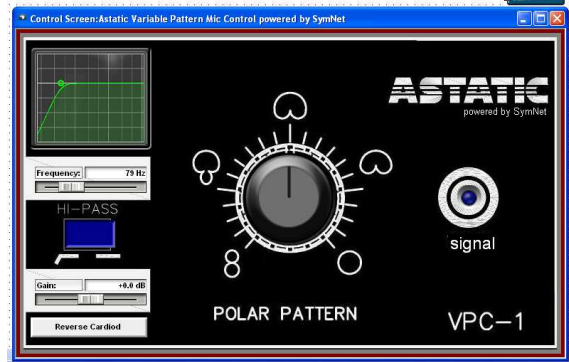

Variable Polar Pattern Control within the Audio Industry's Best Digital Signal Platforms

Biamp Audia® and Nexia® DSP

Biamp Audia Flex®

Symetrix SymNet™

Symetrix Express Cobra™

Attero Tech Control Center™

Attero Tech InBox - X2