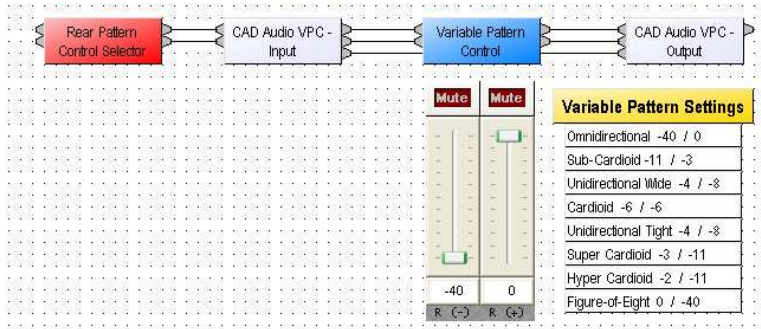

Variable Polar Pattern Control within the Audio Industry's Best Digital Signal Platforms

Biamp Audia® and Nexia® DSP

Biamp Audia Flex®

Symetrix SymNet™

Symetrix Express Cobra™

Attero Tech Control Center™

Attero Tech InBox - X2